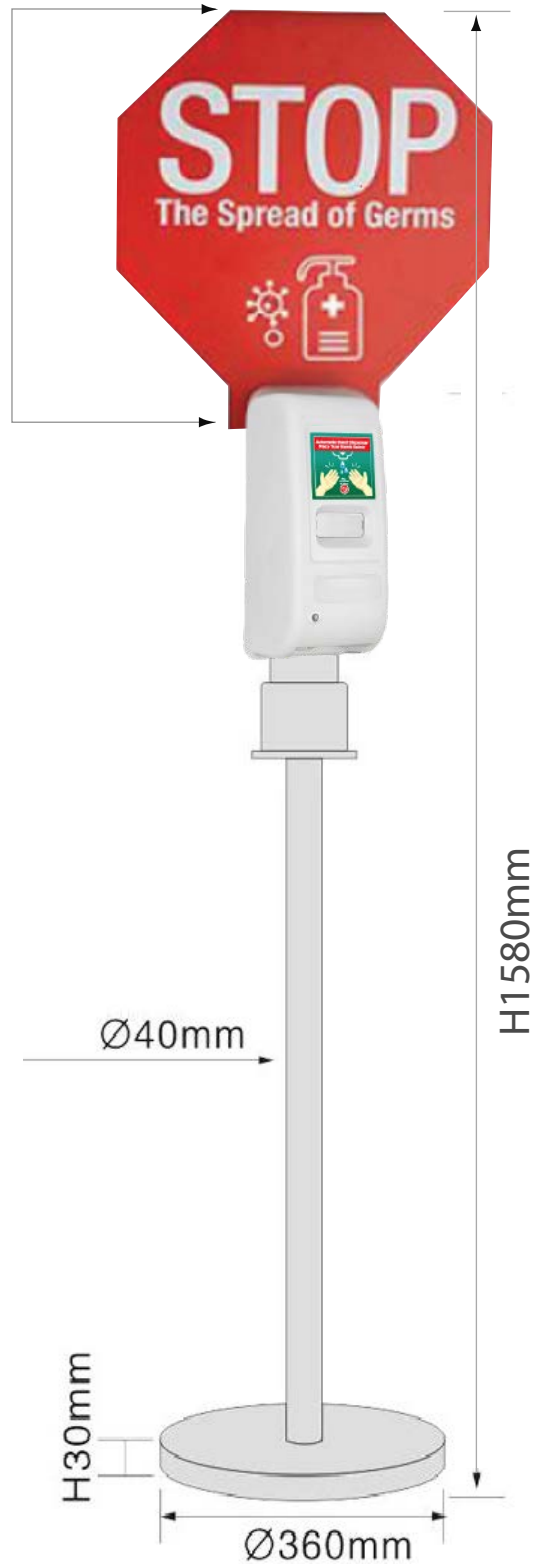

# Technical Data Sheet

POLE SIZE:

Ø 40x1200mm

BASE SIZE:

Ø 360x30mm

35cm W x 30cm H

# Description on Sanitiser Dispenser

**BOOST UP**

## SPECIFICATION

Item No:	HSDISP
Function:	Liquid Sanitiser Dispenser
Dosage:	0.4-0.8ml, 0.5-8ml, 0.1ml
Material:	ABS
Size:	125*120*130mm
Colour:	White
Capacity:	1000ml
AC Power Mode:	4*C cell
Output:	Infrared Sensor Dispenser
Installation:	Wall Mounted
Sensor Range:	12cm