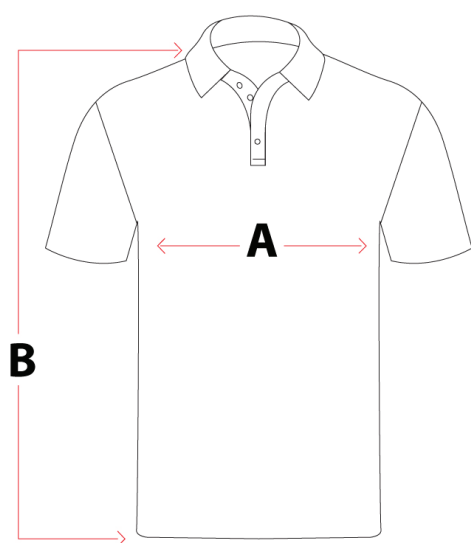

Polo Shirts Size Specification

Mens Polo Shirt

CM

		XS	S	M	L	XL	2XL	3XL	4XL	5XL
1/2 Chest	A	50.5	53	55.5	58	60.5	63	66	69	72
Body Length	B	69	71	73	75	77	79	81	82	83

Junior Polo Shirt

		4	6	8	10	12	14	16
1/2 Chest	A	36	38	40	42	44	46	49
Body Length	B	49	52	55	58	61	64	67

Ladies Polo Shirt

		6	8	10	12	14	16	18	20	22
1/2 Chest	A	42.5	45	47.5	50	52.5	55	57.5	60	63
Body Length	B	59	61	63	65	67	69	71	72	73

Jacket Size Chart

	XS	S	M	L	XL	2XL
Length	70	72	74	76	78	80
Chest	50	53	56	59	62	64
Shoulder	44	46	48	50	52	54
Waist	44	46	48	50	52	54
Sleeve	63	64	65	66	67	68

Tracksuit Size Chart

	XS	S	M	L	XL	2XL
Length	70	72	74	76	78	80
Chest	50	53	56	59	62	64
Shoulder	44	46	48	50	52	54
Waist	44	46	48	50	52	54
Sleeve	63	64	65	66	67	68

Tracksuit - Pants Size Chart

	XS	S	M	L	XL	2XL
1/2 Waist Relaxed	36	38	40	42	44	46
1/2 Waist Extended	48	52	56	60	64	68
Length	94	98	104	108	112	116